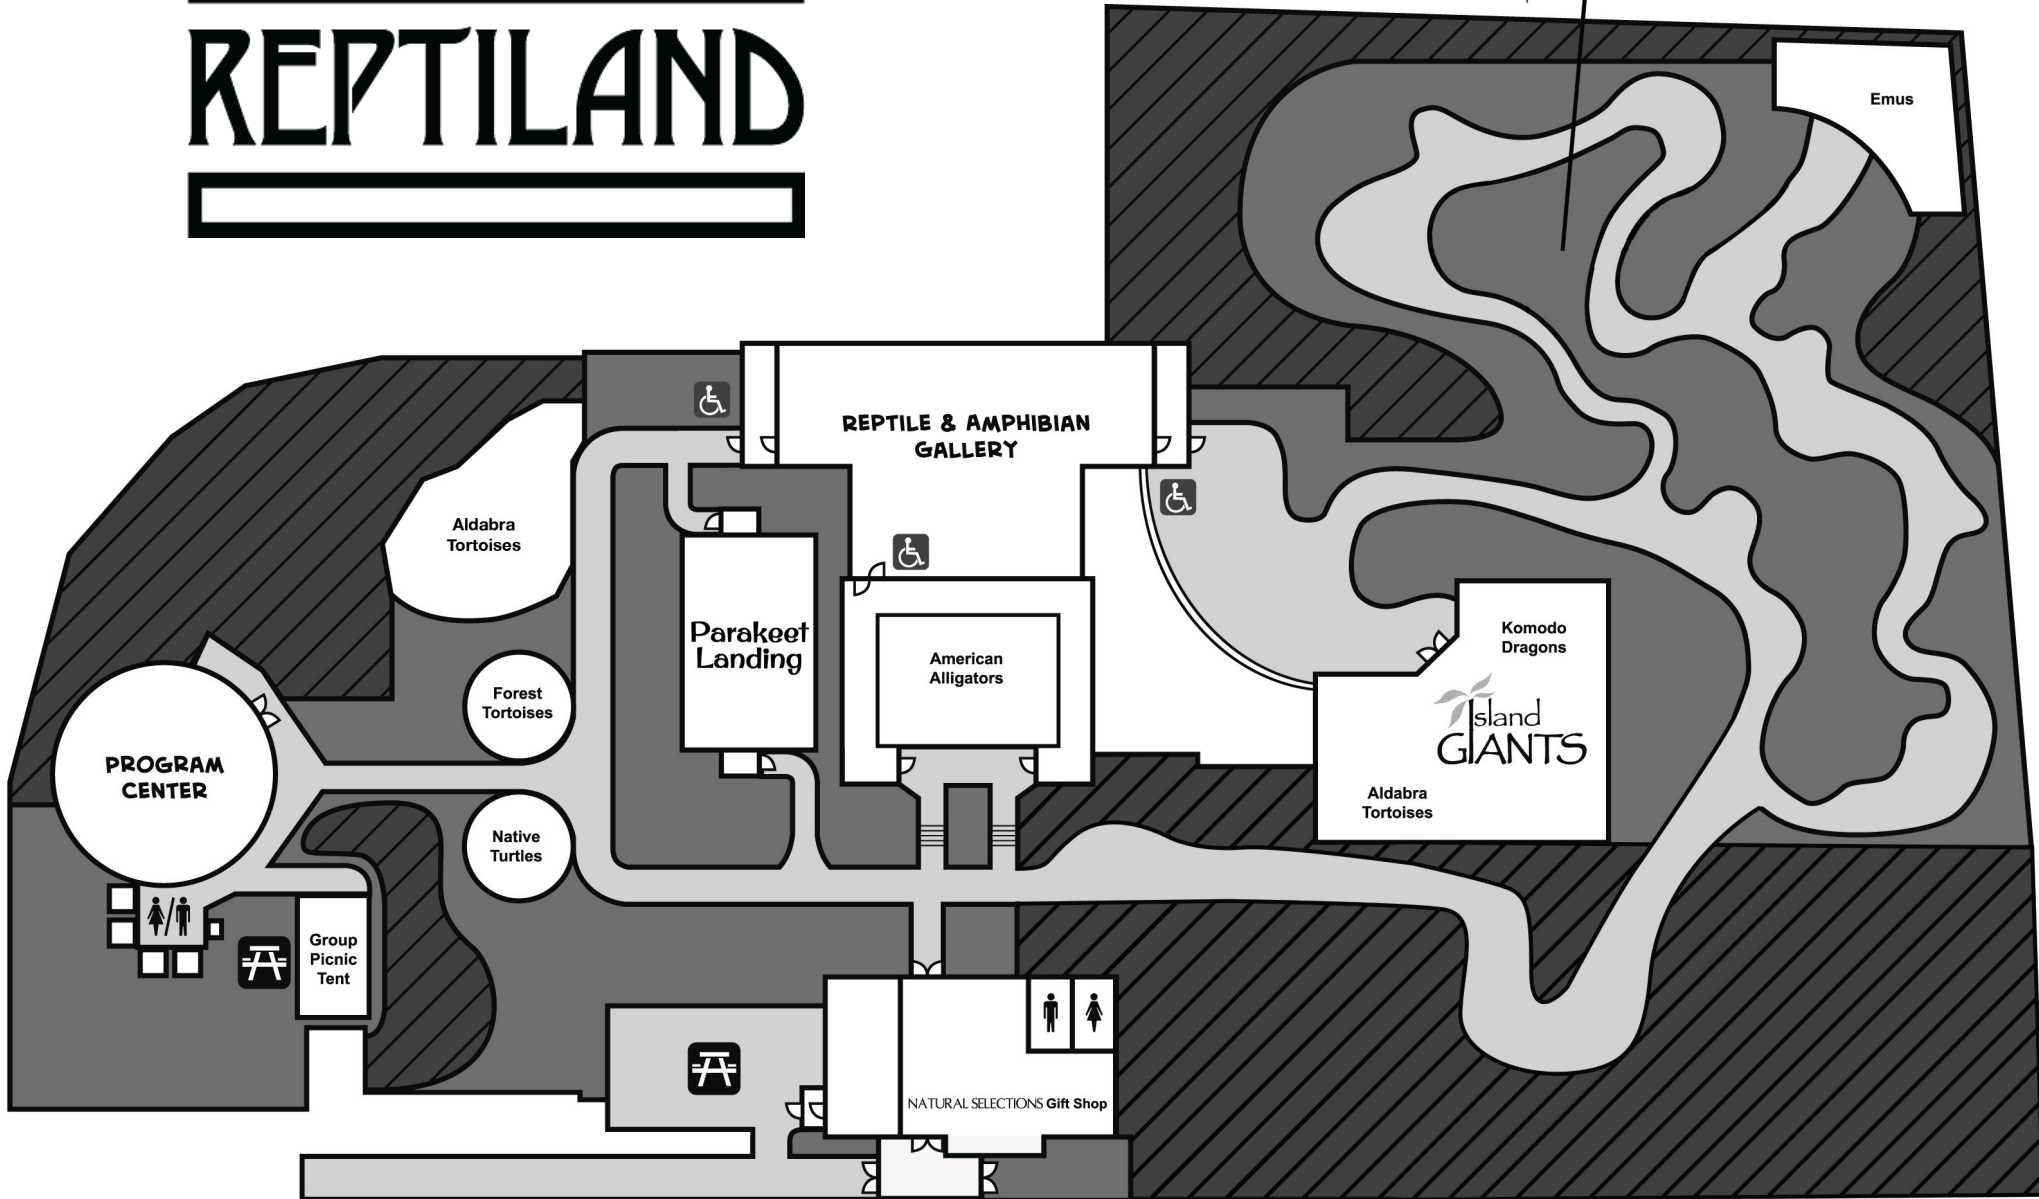

CLYDE PEELING'S REPTILAND

DINOSAURS
COME TO LIFE

Note: While we are open year-round, select exhibits and facilities are subject to seasonal availability. Please check our website prior to your visit for up-to-date information or call us at 570-538-1869. Thank you!